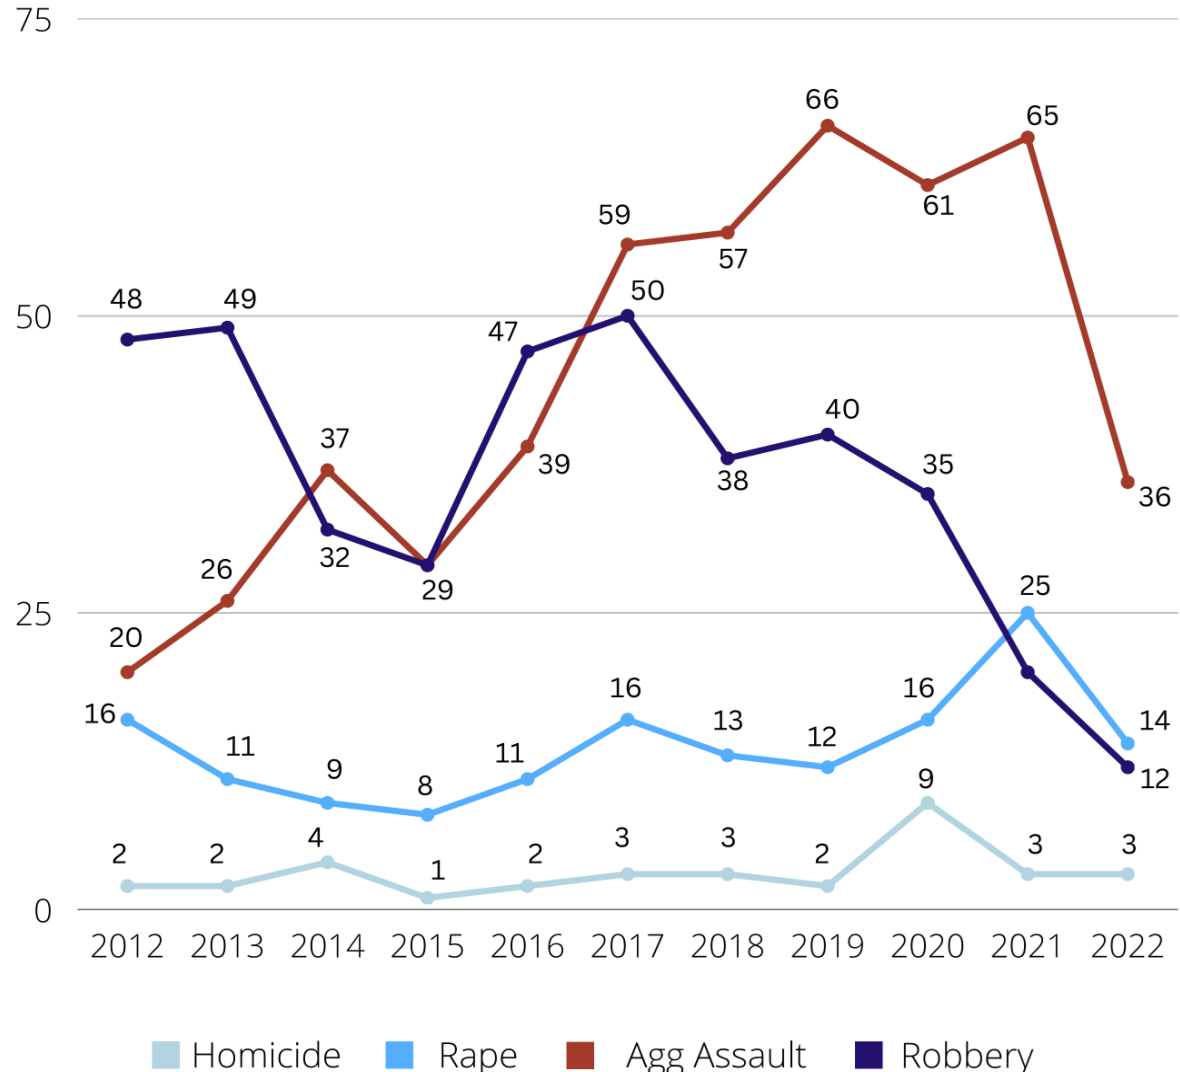

PATROL STATISTICS

41,897 Individual Calls for Service
This was a **6% increase** from 2021

4,622 Police Reports

3,644 Citations Given

VIOLENT CRIME

2022 Statistics

Homicide	3
Rape	14
Ag Assault	36
Robbery	12

PROPERTY CRIME

2022 Statistics

Larceny 517

Burglary 99

Motor Vehicle Theft 40

CRIMES COMMITTED WITH A FIREARM

2022 Statistics

Robbery 6