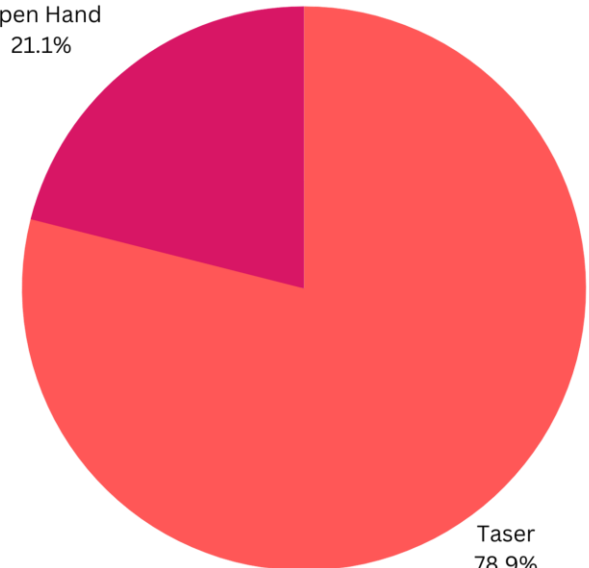

USE OF FORCE

19 Uses of Force

4 Incidents Used “Open Hand” Force
(Wrestling, Wrist Locks, Forcing Someone
Into Handcuffs)

10 Incidents Used Taser Probe
Deployments

5 Incidents Used Taser “Drive Stuns”

1,295 Arrests Made

1.5% Arrests Involved Use of
Force

Open Hand
21.1%

Taser
78.9%

4

TRAFFIC CRASH REPORT

1,377 Crashes in 2021
4.24% Decrease in Total Crashes
Crashes

Top Crash Locations

Veterans Memorial Pkwy @ Fair Rd	150
Veterans Memorial Pkwy @ Lanier Dr	75
Veterans Memorial Pkwy @ Brannen St	53
Veterans Memorial Pkwy @ Northside Dr E	52
Veterans Memorial Pkwy @ South Main St.	42