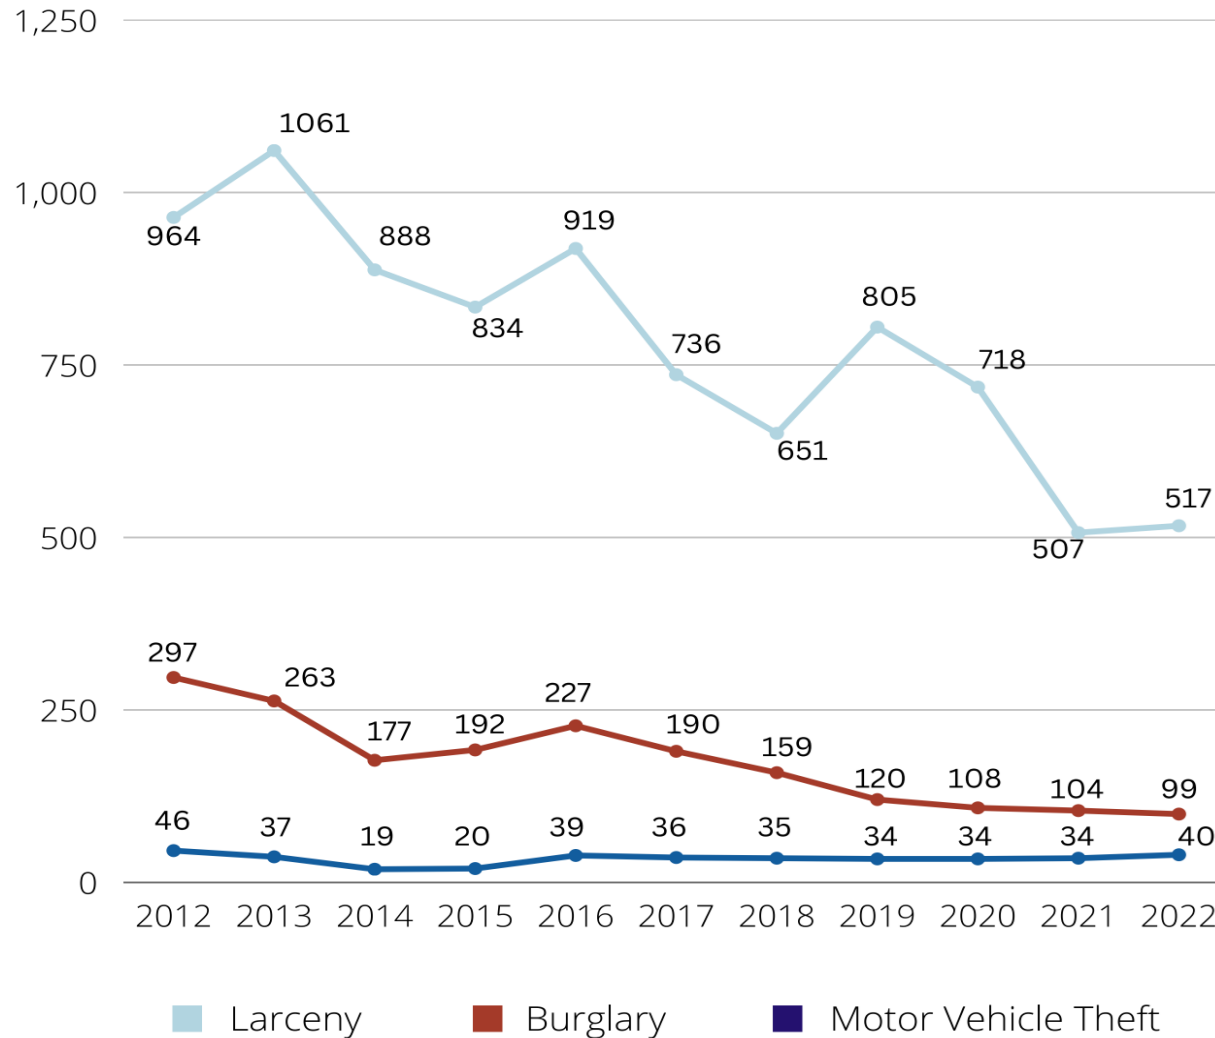

1.5% Arrests Involved Use of
Force

Open Hand
21.1%

Taser
78.9%

4

TRAFFIC CRASH REPORT

1,377 Crashes in 2021
4.24% Decrease in Total Crashes
Crashes

Top Crash Locations

Veterans Memorial Pkwy @ Fair Rd	150
Veterans Memorial Pkwy @ Lanier Dr	75
Veterans Memorial Pkwy @ Brannen St	53
Veterans Memorial Pkwy @ Northside Dr E	52
Veterans Memorial Pkwy @ South Main St.	42

PATROL STATISTICS

41,897 Individual Calls for Service
This was a **6% increase** from 2021

4,622 Police Reports

3,644 Citations Given

VIOLENT CRIME

2022 Statistics

Homicide	3
Rape	14
Ag Assault	36
Robbery	12

PROPERTY CRIME

2022 Statistics

Larceny 517

Burglary 99

Motor Vehicle Theft 40

CRIMES COMMITTED WITH A FIREARM

2022 Statistics

Robbery 6