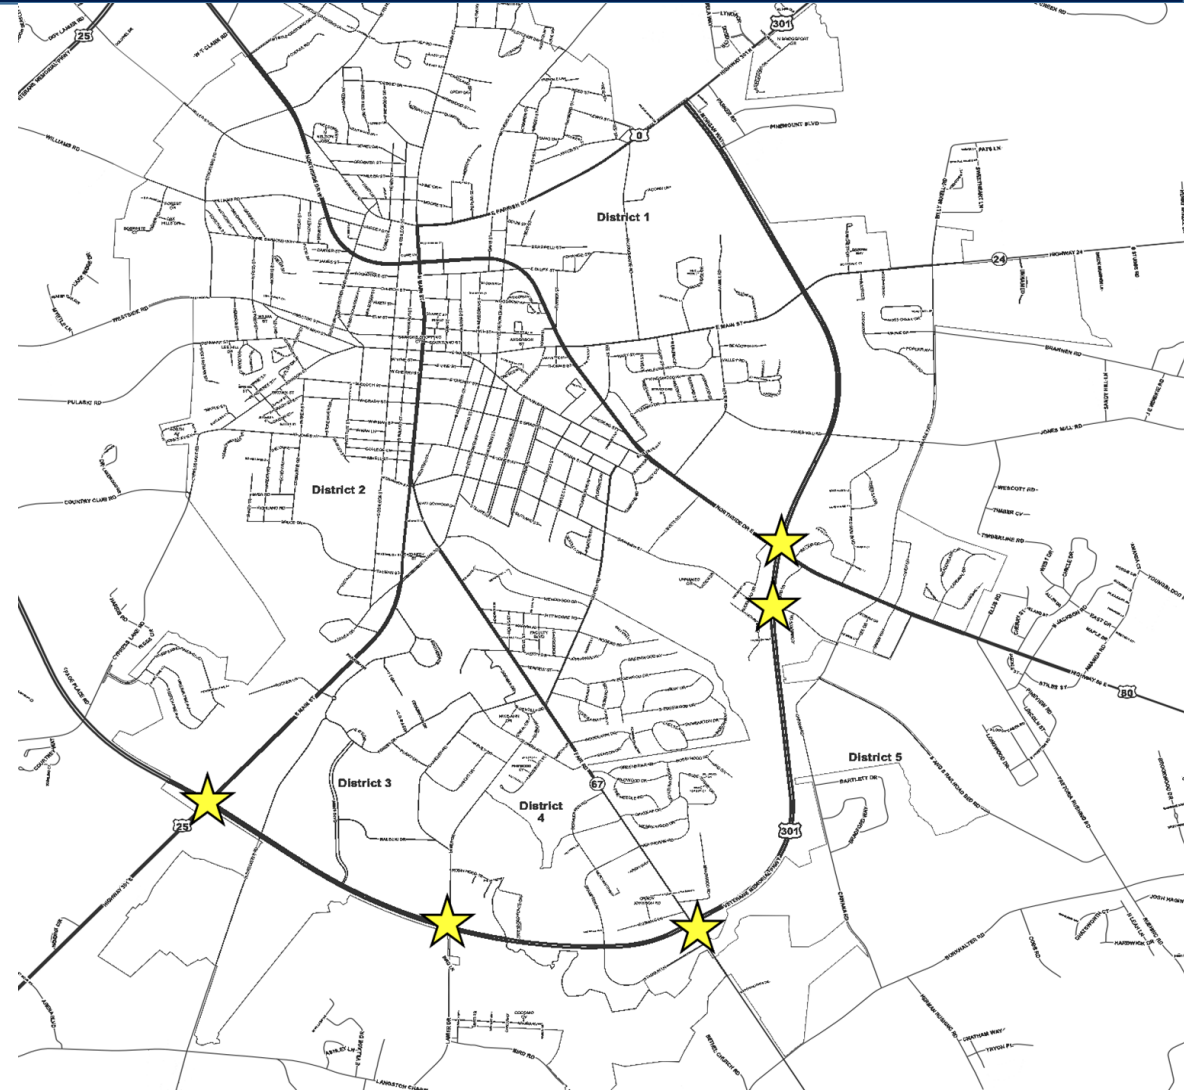

The seal of the Statesboro Police Department is centered in the background. It is a shield-shaped emblem with a blue border. At the top, the word "POLICE" is written in large, white, serif capital letters. Below it, "STATESBORO GEORGIA" is written in smaller, white, serif capital letters. The central part of the seal features a circular emblem with a blue background and white stars. Inside this circle are four smaller circular icons: a classical building with columns, a hand holding a torch, a scale of justice, and a gear. The word "CITY" is on the left and "1803" is on the right of the central emblem. At the bottom of the seal, the word "GEORGIA" is written in white, serif capital letters. The entire seal is set against a dark blue background.

1.5% Arrests Involved Use of
Force

Open Hand
21.1%

Taser
78.9%

4

TRAFFIC CRASH REPORT

1,377 Crashes in 2021
4.24% Decrease in Total Crashes
Crashes

Top Crash Locations

Veterans Memorial Pkwy @ Fair Rd	150
Veterans Memorial Pkwy @ Lanier Dr	75
Veterans Memorial Pkwy @ Brannen St	53
Veterans Memorial Pkwy @ Northside Dr E	52
Veterans Memorial Pkwy @ South Main St.	42

41 locations, 660 cameras

Questions?