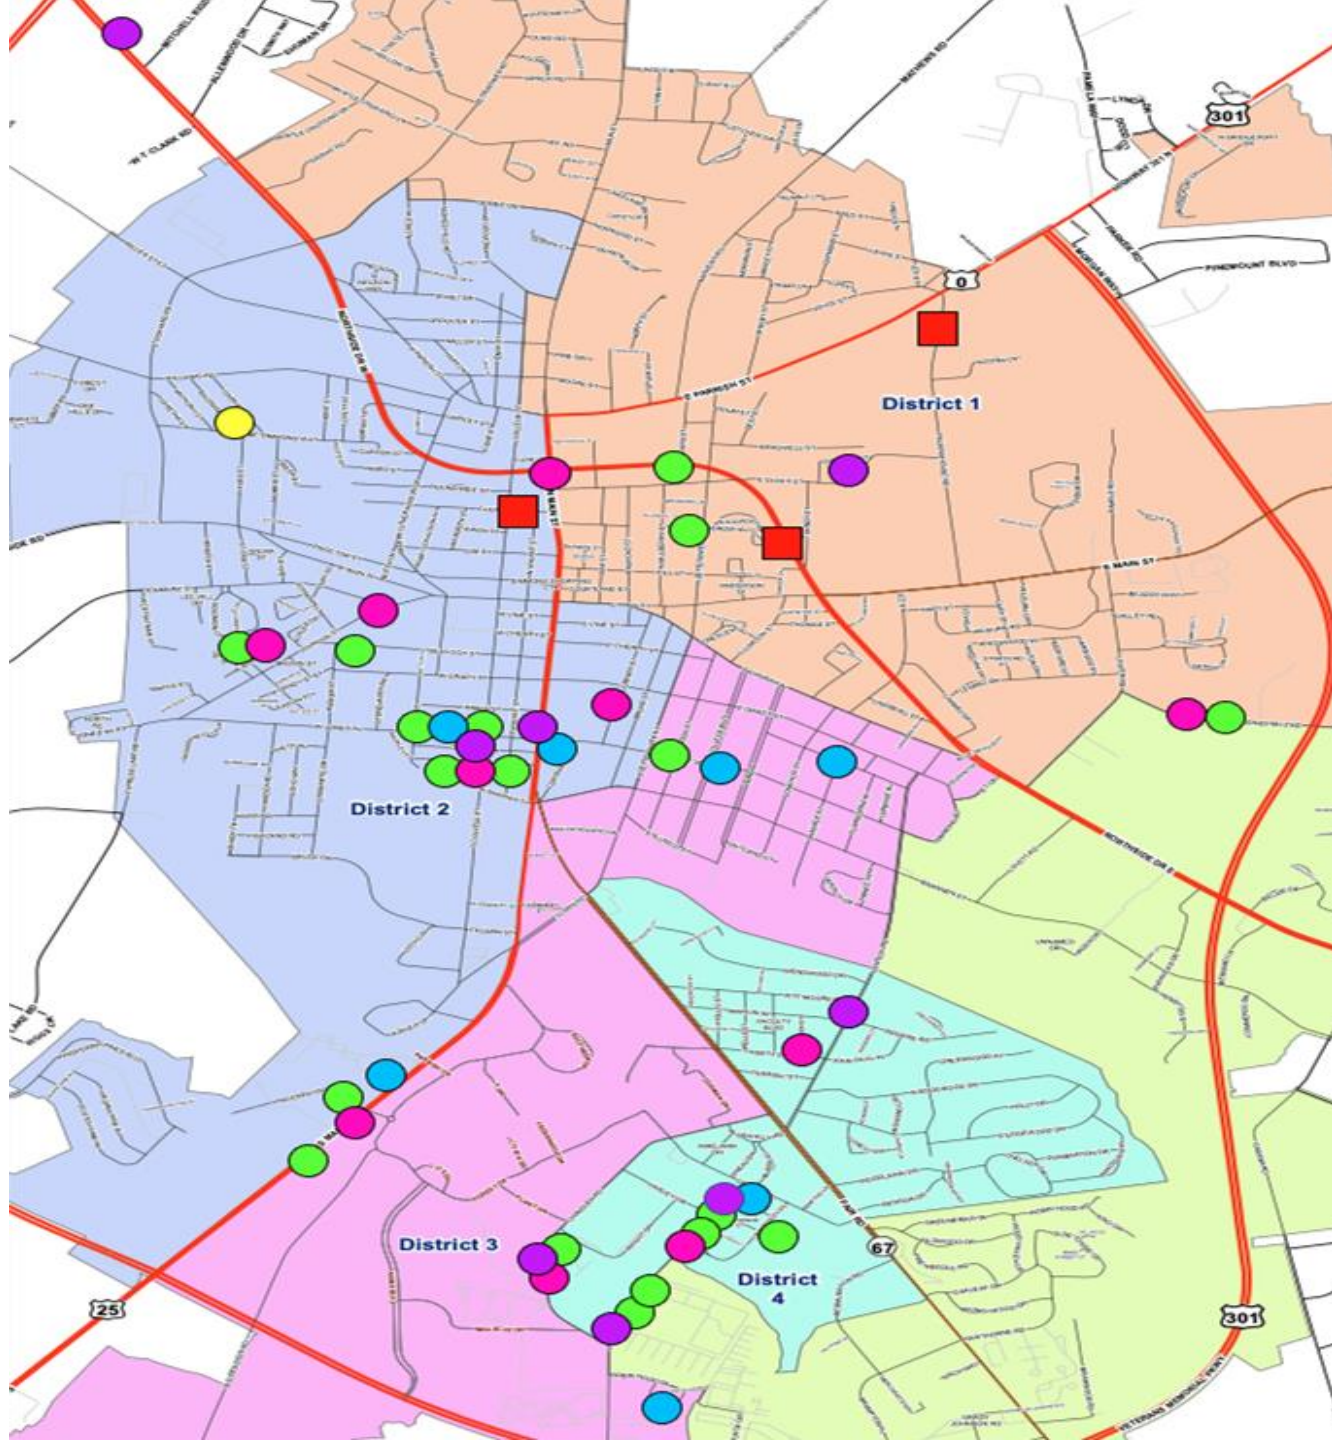

- Ag Assault w/ Gun
- Robbery w/ Gun
- Ag Assault w/ Knife
- Ag Assault w/ Other Dangerous Weapon
- Ag Assault w/ Hands/Feet
- Homicides