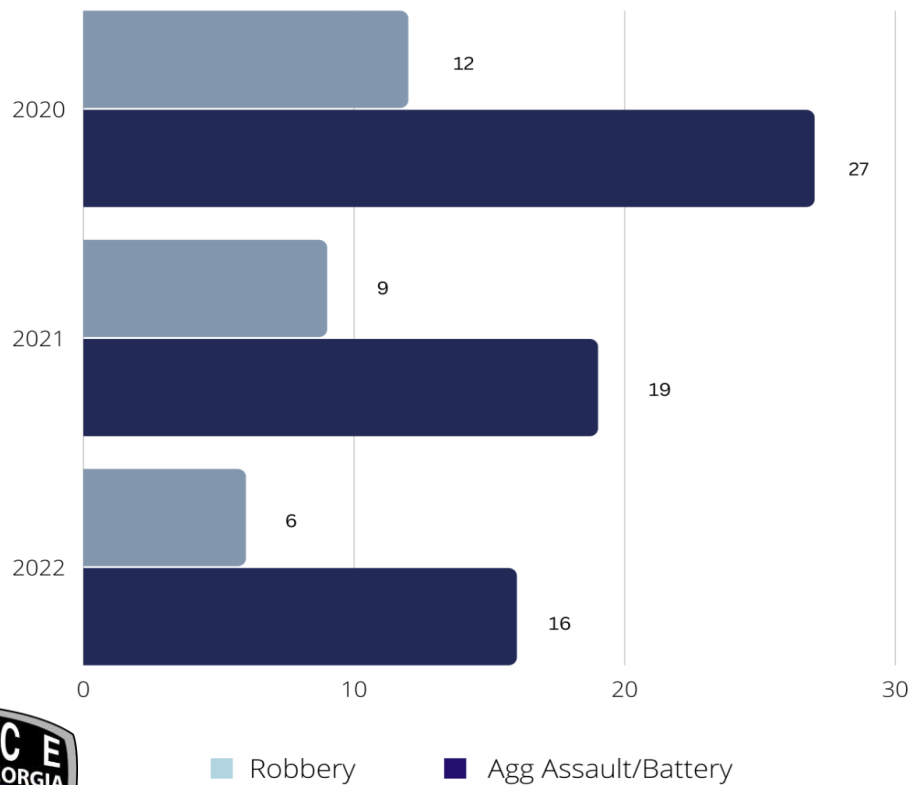

PATROL STATISTICS

41,897 Individual Calls for Service
This was a **6% increase** from 2021

4,622 Police Reports

3,644 Citations Given

VIOLENT CRIME

2022 Statistics

Homicide	3
Rape	14
Ag Assault	36
Robbery	12

PROPERTY CRIME

2022 Statistics

Larceny 517

Burglary 99

Motor Vehicle Theft 40

CRIMES COMMITTED WITH A FIREARM

2022 Statistics

Robbery 6

Aggravated Assault/Battery 16

96 Firearms Recovered at crime scenes, suicides, or through searches related to criminal investigations

“Time to Crime”: **23 Recovered within 1 year of sale**
(11 within 3 months)