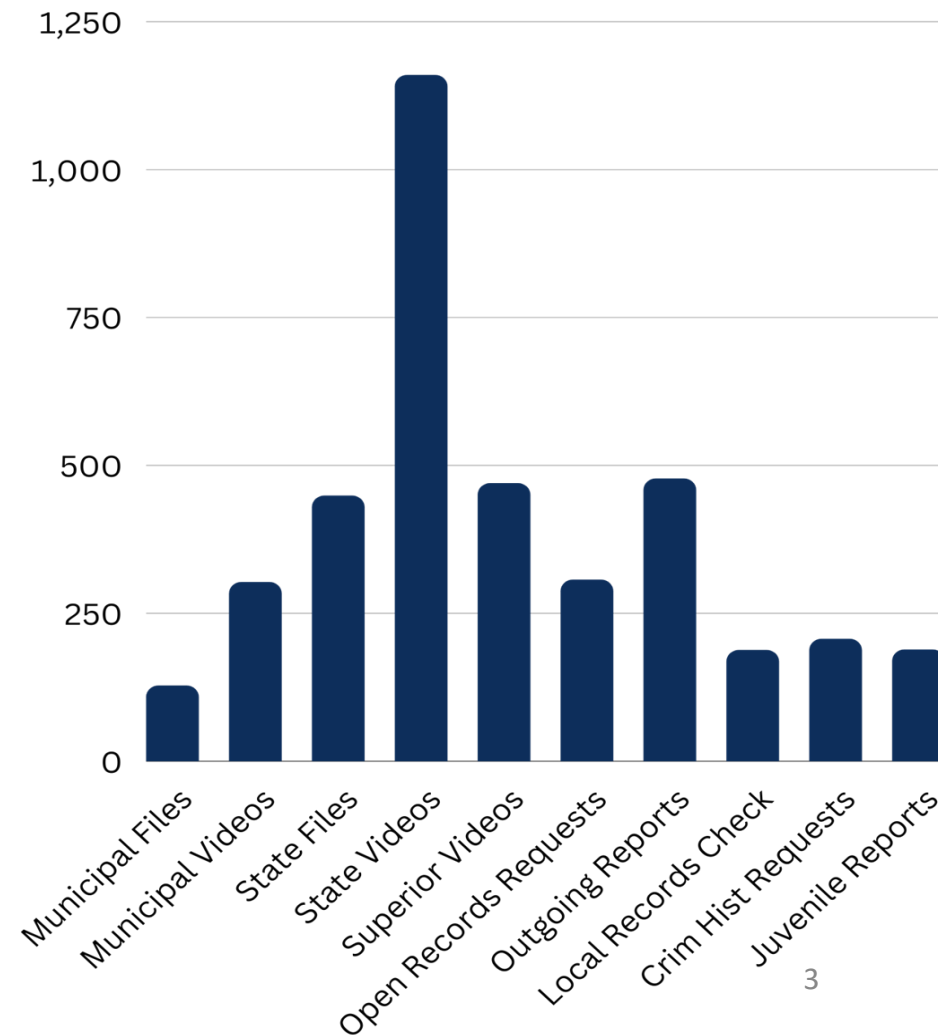

1,433

122

RECORDS REPORT

4,329 Total Records Sent Out

1,159 State Videos

477 Outgoing Reports

469 Superior Videos

448 State Files

USE OF FORCE

19 Uses of Force

4 Incidents Used “Open Hand” Force
(Wrestling, Wrist Locks, Forcing Someone
Into Handcuffs)

10 Incidents Used Taser Probe
Deployments

5 Incidents Used Taser “Drive Stuns”

1,295 Arrests Made

1.5% Arrests Involved Use of
Force

Open Hand
21.1%

Taser
78.9%

4

TRAFFIC CRASH REPORT

1,377 Crashes in 2021
4.24% Decrease in Total Crashes
Crashes

Top Crash Locations

Veterans Memorial Pkwy @ Fair Rd	150
Veterans Memorial Pkwy @ Lanier Dr	75
Veterans Memorial Pkwy @ Brannen St	53
Veterans Memorial Pkwy @ Northside Dr E	52
Veterans Memorial Pkwy @ South Main St.	42

41 locations, 660 cameras

Questions?