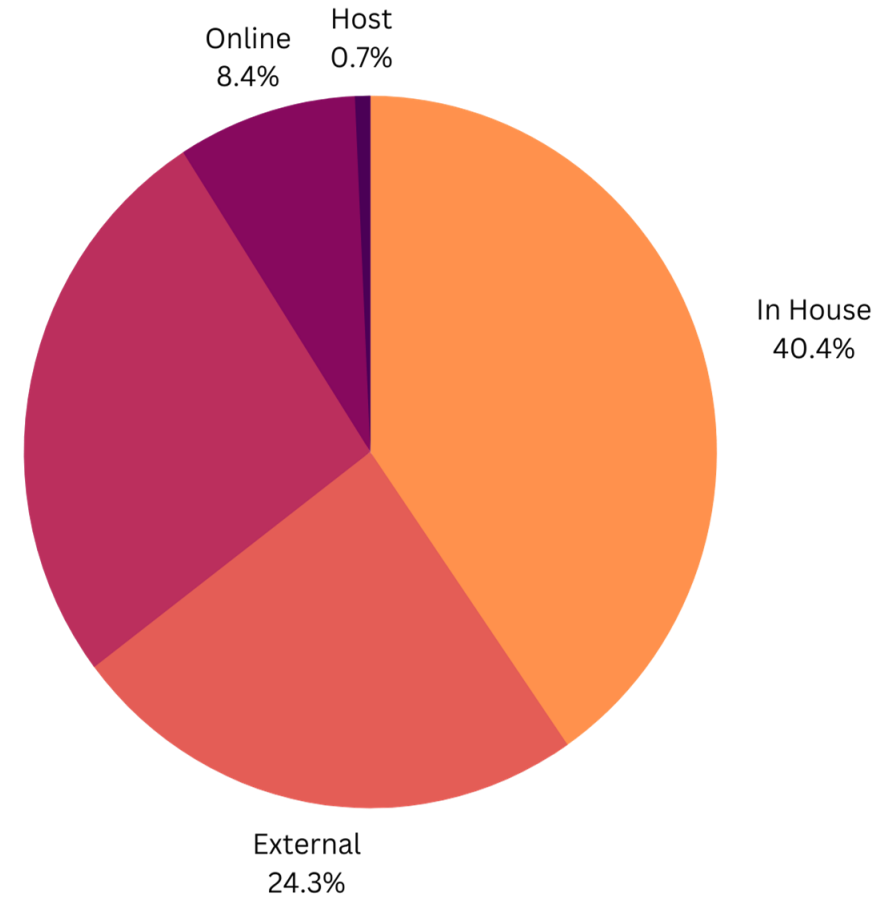

TRAINING REPORT

17,229 Total Hours

Sworn Officer Average: 197.7 hours

Civilian Average: 50.8 hours

In-House: 6,905

External: 4,160

Academy: 4,488

1,433

122