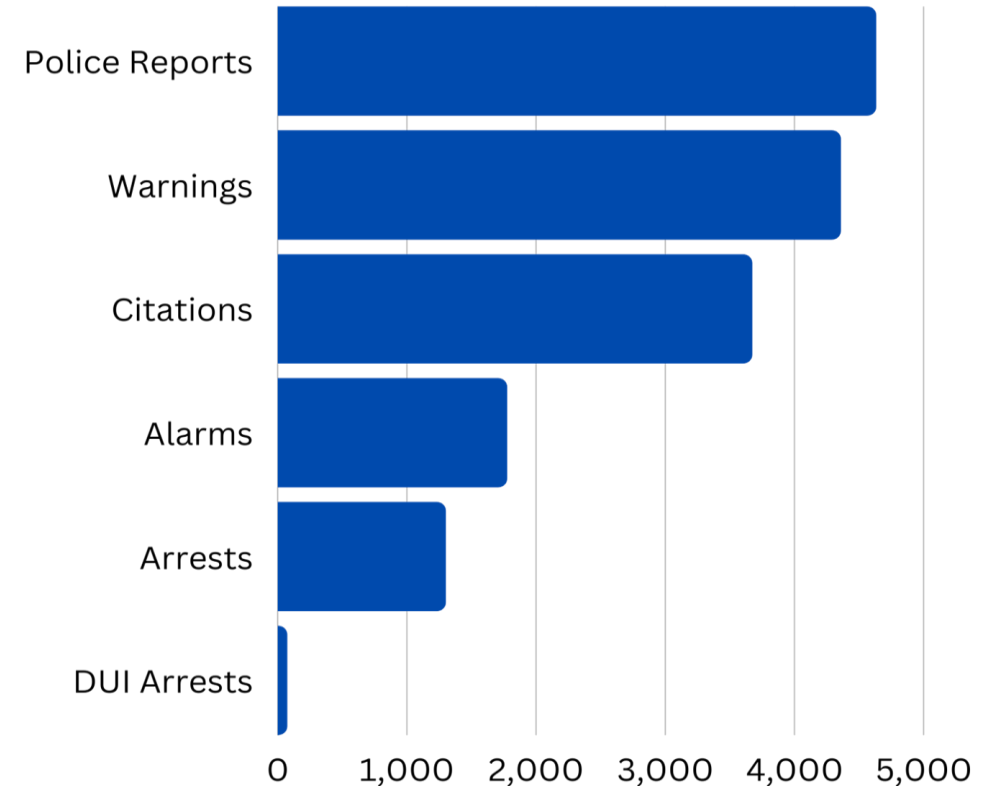

USE OF FORCE

19 Uses of Force

4 Incidents Used “Open Hand” Force
(Wrestling, Wrist Locks, Forcing Someone
Into Handcuffs)

10 Incidents Used Taser Probe
Deployments

5 Incidents Used Taser “Drive Stuns”

1,295 Arrests Made

1.5% Arrests Involved Use of
Force

Open Hand
21.1%

Taser
78.9%

4

TRAFFIC CRASH REPORT

1,377 Crashes in 2021
4.24% Decrease in Total Crashes
Crashes

Top Crash Locations

Veterans Memorial Pkwy @ Fair Rd	150
Veterans Memorial Pkwy @ Lanier Dr	75
Veterans Memorial Pkwy @ Brannen St	53
Veterans Memorial Pkwy @ Northside Dr E	52
Veterans Memorial Pkwy @ South Main St.	42

PATROL STATISTICS

41,897 Individual Calls for Service
This was a **6% increase** from 2021

4,622 Police Reports

3,644 Citations Given

VIOLENT CRIME

2022 Statistics

Homicide	3
Rape	14
Ag Assault	36
Robbery	12

PROPERTY CRIME

2022 Statistics

Larceny 517

Burglary 99

Motor Vehicle Theft 40

CRIMES COMMITTED WITH A FIREARM

2022 Statistics

Robbery 6