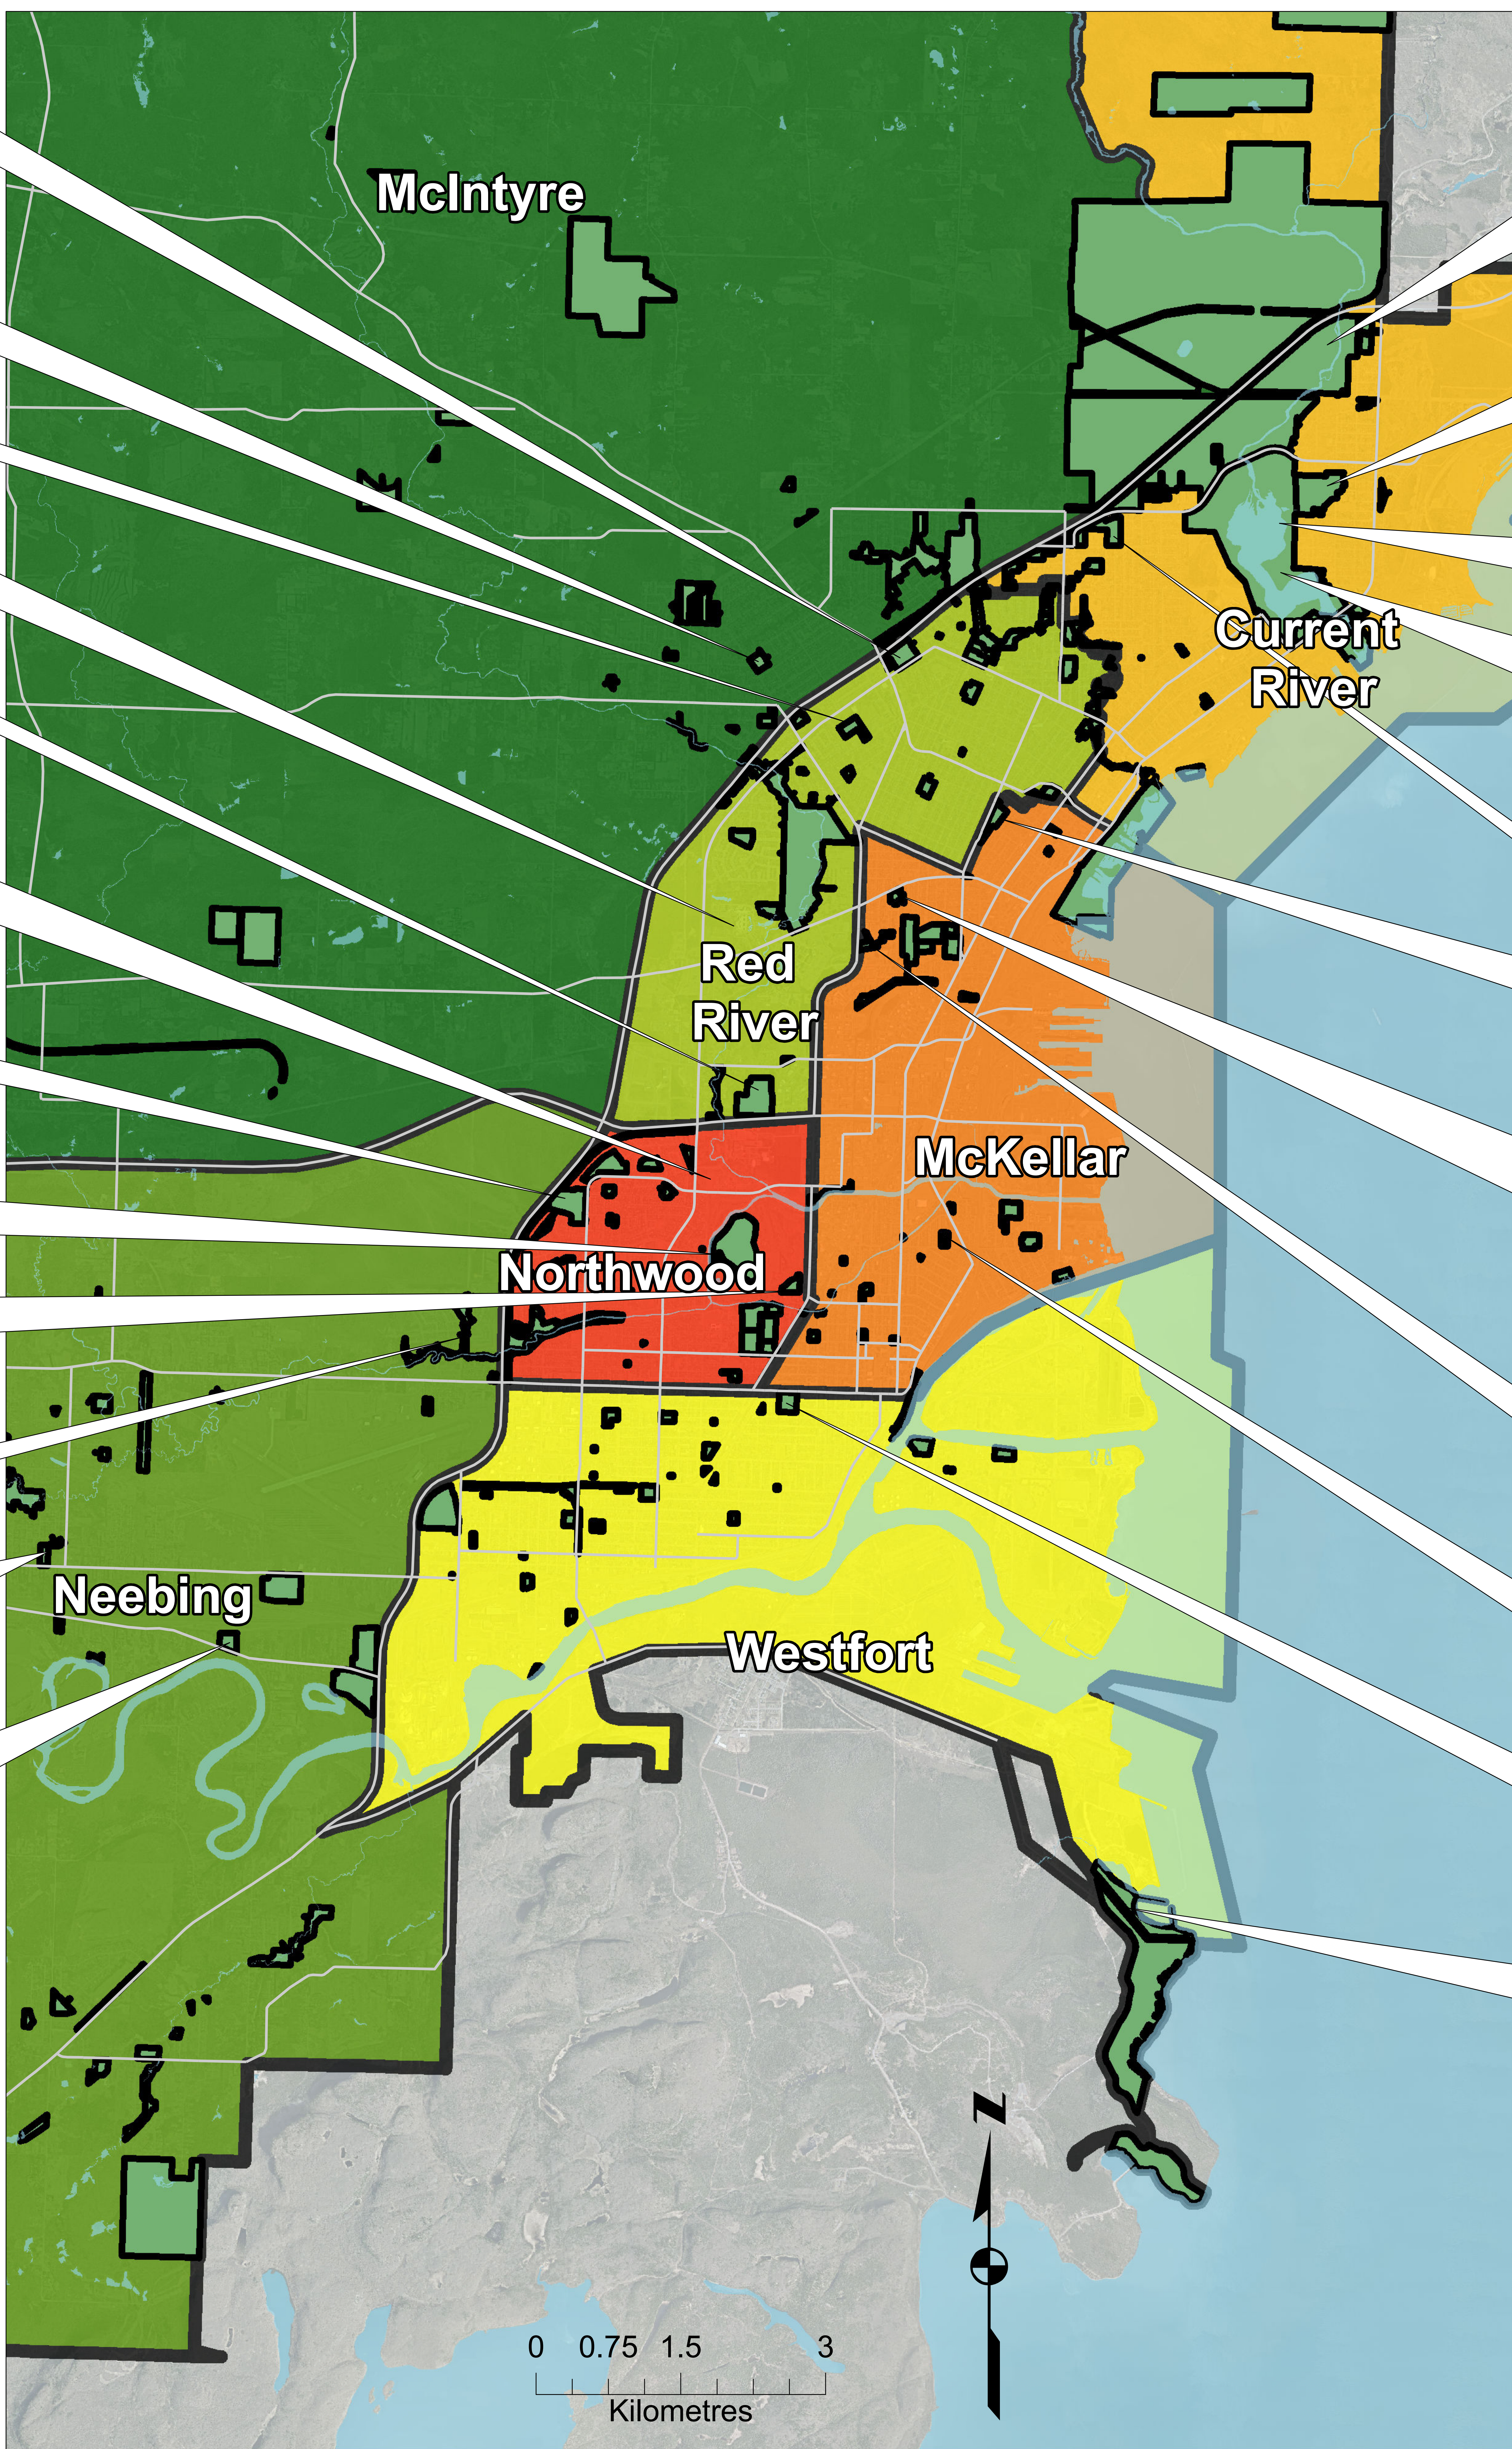

Upgrade to LED Light Junot McComber Park

Playground Renewal Valley Fassina Park

Master Plan West End Rec

Upgrade Granular Trail River Terrace to TBRHSC

Field Upgrades Baseball Central

New Multi-use Trail Link, Bridge & Lighting Confederation College

Master Plan Northwood Playfield

Master Plan & Soccer Field Upgrades Chapples Park

Facility Renewal Centennial Botanical Conservatory

Master Plan Parkdale Park

Master Plan North Neebing Community Centre

Playground Renewal Vickers Heights Community Centre

Playground Redesign & Powerline Maintenance Centennial Park

Infield Replacements Waddington Park

Upgrade to LED Trail Lights Boulevard Lake Park

Revised Disc Golf Signage & Parking Lot Rehabilitation Birch Point Park

New Splash Pad North End Park

WWI Memorial Project Hillcrest Park to Waverly Park

Tennis Court Renewal & New Basketball 1/2 Court Oliver Road Community Centre

Playground and Lighting Renewal Academy Park

Adult Fitness Area Surfacing & Seating Minnesota Park

Master Plan & Playground Redesign Vickers Park

Campground Area Road & Site Renewal Chippewa Park

2017 Proposed Capital & Planning Works

Parks & Open Spaces Section